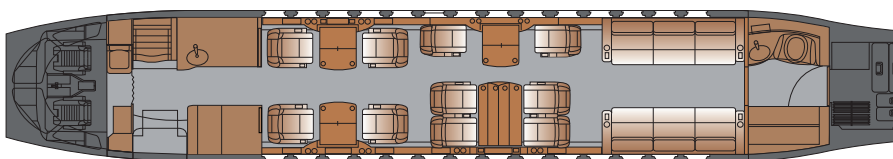

Key Data

Passengers: 16

Cabin height: 1,88 m

Cabin width: 2,34 m

Cabin length: 11,91 m

Range: 5950 NM, 11 019 km

Normal cruising speed:
0.8-0.9 Mach, 850 km/h-
950 km/h, 460 kts-515 kts

Max cruising altitude:
51 000 ft

Baggage compartment:
Pressurized, vol. 140 cu.ft
(4 m³), total 908 kg

Bed capacity: 5

Crew: 2 + 1

Facilities on Board:

Flight attendant, Hot meals,
Full drink bar, Satellite telephone,
Video/Audio Air Show, Two
lavatories, Adjustable seats.